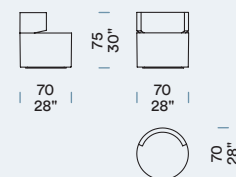

SCELTE OPZIONALI / CHOIX EN OPTION / OPTIONELE KEUZES / OPTIONALS

[IT] — Vi preghiamo di specificare, all'interno dell'ordine, la tipologia dell'opzionale scelto.

[FR] — Lors de la commande, nous vous prions d'indiquer le type d'option choisi.

[NL] — Gelieve bij de bestelling het gewenste type optionele te vermelden.

[EN] — Please specify your chosen type of optional in your order.

EFFETTO RIGIDO
Mousse ferme
Harde mousse
High density foam

MEMORIA LENTA
Mousse à mémoire
Traagschuim
Memory foam

BASE GIREVOLE
Base pivotante
Draaibare basis
Swivel base