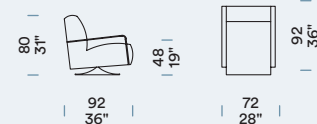

SCELTE OPZIONALI / CHOIX EN OPTION / OPTIONELE KEUZES / OPTIONALS

[IT] — Vi preghiamo di specificare, all'interno dell'ordine, la tipologia dell'opzionale scelto.

[FR] — Lors de la commande, nous vous prions d'indiquer le type d'option choisi.

[NL] — Gelieve bij de bestelling het gewenste type optionele te vermelden.

[EN] — Please specify your chosen type of optional in your order.

EFFETTO RIGIDO
Mousse ferme
Harde mousse
High density foam

MEMORIA LENTA
Mousse à mémoire
Traagschuim
Memory foam