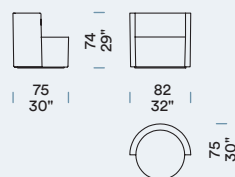

SCELTE OPZIONALI / CHOIX EN OPTION / OPTIONELE KEUZES / OPTIONALS

[IT] — Vi preghiamo di specificare, all'interno dell'ordine, la tipologia dell'opzionale scelto.

[FR] — Lors de la commande, nous vous prions d'indiquer le type d'option choisi.

[NL] — Gelieve bij de bestelling het gewenste type optionele te vermelden.

[EN] — Please specify your chosen type of optional in your order.

EFFETTO RIGIDO
Mousse ferme
Harde mousse
High density foam

MEMORIA LENTA
Mousse à mémoire
Traagschuim
Memory foam

BASE GIREVOLE
Base pivotante
Draaibare basis
Swivel base