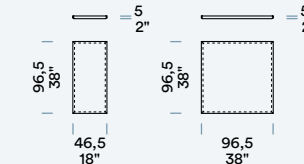

VASSOIO Plateau de support / Ondersteuning lade / Support tray