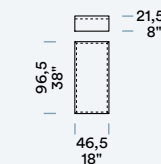

VANO PORTAOGGETTI Compartment de rangement / Opbergvak / Glove compartment