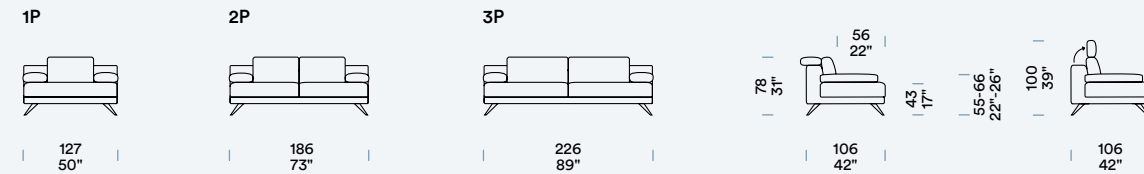

CUSCINO SEDUTA
Assise
Kussen zitting
Seat cushion

SCHIENALE
Dos
Rugleuning
Backrest

IMB. SCOCCA
Mousse carcasse
Vulling onderstel
Body padding

POGGIATESTA REGOLABILI
Appuie-têtes réglables
Verstelbare hoofdsteun
Adjustable headrests

SCHIENALE
Cousin de dos
Kussen rugleuning
Backrest cushion

CUCITURA AD 1 AGO CON FILO GROSSO
Couture à 1 aiguille avec fil épais
Stiksel met 1 naald met dikke draad
Single needle seams with thick thread

SCELTE OPZIONALI / CHOIX EN OPTION / OPTIONELE KEUZES / OPTIONALS

[IT] — Vi preghiamo di specificare, all'interno dell'ordine, la tipologia dell'opzionale scelto.

[FR] — Lors de la commande, nous vous prions d'indiquer le type d'option choisi.

[NL] — Gelieve bij de bestelling het gewenste type optionele te vermelden.

[EN] — Please specify your chosen type of optional in your order.

EFFETTO RIGIDO
Mousse ferme
Harde mousse
High density foam

MEMORIA LENTA
Mousse à mémoire
Traagschuim
Memory foam

POGGIATESTA ELETTRICO CON BLACKBERRY
Appuie-tête électrique avec blackberry
Elektrische hoofdsteun met blackberry
Electric headrest with blackberry

BATTERIA
Batterie
Batterij
Battery

PIEDINO
Pied / Poot / Foot

NERO OPACO
Noir mat / Mat zwart / Matt black

CARATTERISTICHE / CARACTÉRISTIQUES / KENMERKEN / CHARACTERISTICS

ELEMENTI LATERALI
Bâtards gauches [SX] / Zijstukken links [SX] / Side units, left [SX]