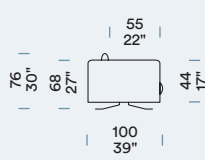

CARATTERISTICHE / CARACTÉRISTIQUES / KENMERKEN / CHARACTERISTICS

VISTA LATERALE
Vue latérale / Zijaanzicht / Side view