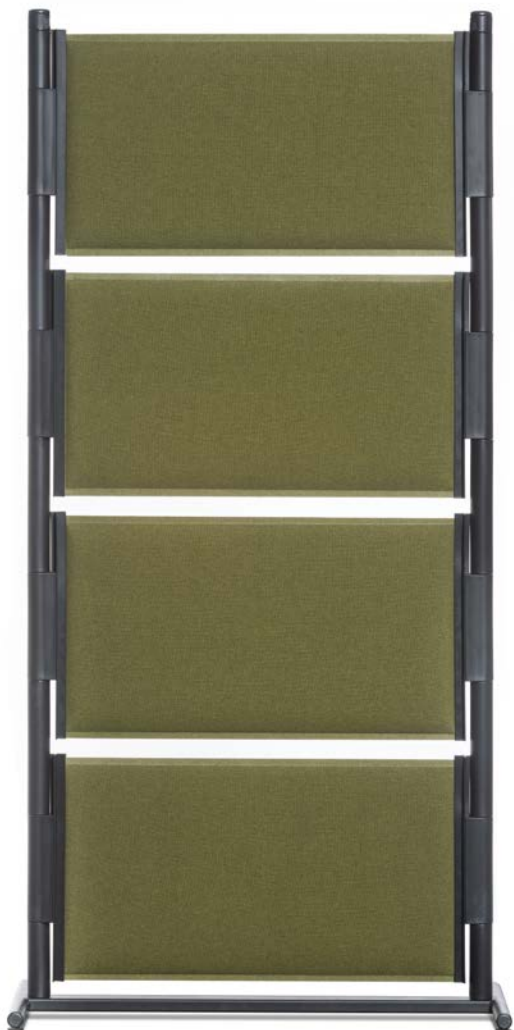

Ideal for / Ideale per

Hospitality

Workspace

Outdoor

/COLLECTION

Gufo Acoustic & Planters

Design by Forsix

ENG Gufo Acoustic is a collection of acoustic panels fixed on a self-supporting metal and technopolymer structure. It can be customised with wheels and hangers or enriched with side planters that can be easily removed for cleaning, adding a natural touch to rooms.