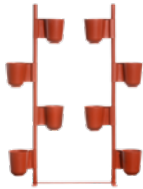

GUFO PLANTERS
Forsix Design